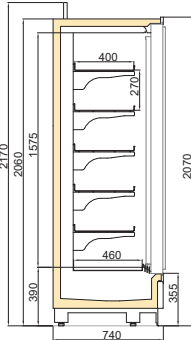

FOSTER/T80

Vertical Type Freezer

FOSTER T80 900/H2050

FOSTER T80 750/H2050

FOSTER T80 900/H2200

FOSTER T80 750/H2200

T80

Available Modules

Length(mm/in)	2D	3D	4D	5D
	1562/61.49	2343/92.2	3124/122.9	3905/153.7
Side panel (mm/in)	50/1.96	50/1.96	50/1.96	50/1.96

Operating Temperatures

Ambient Conditions

L1 (-15/-18°C) - L2 (-12/-18°C)

25°C / 60% RH (EN ISO 23953-2)

Length(mm/in)	2D	3D	4D	5D
	1562/61.49	2343/92.2	3124/122.9	3905/153.7
Side panel(mm/in)	50/1.96	50/1.96	50/1.96	50/1.96

Operating Temperatures

L1 (-15/-18°C) - L2 (-12/-18°C)

Ambient Conditions

25°C / 60% RH (EN ISO 23953-2)