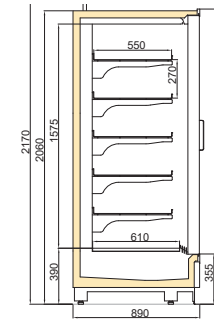

FOSTER/SOFIA

Vertical Type Freezer

FOSTER SOFIA 900/H2050