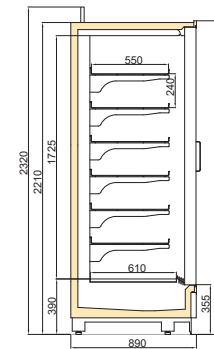

Length(mm/in)	2D	3D	4D	5D
	1562/61.49	2343/92.2	3124/122.9	3905/153.7
Side panel (mm/in)	50/1.96	50/1.96	50/1.96	50/1.96

Operating Temperatures

Ambient Conditions

L1 (-15/-18°C) - L2 (-12/-18°C)

25°C / 60% RH (EN ISO 23953-2)

FOSTER/SOFIA

Vertical Type Freezer

FOSTER SOFIA 900/H2050

FOSTER SOFIA 750/H2050

FOSTER SOFIA 900/H2200

FOSTER SOFIA 750/H2200

SOFIA

Available Modules

Length(mm/in)	2D	3D	4D	5D
	1562/61.49	2343/92.2	3124/122.9	3905/153.7
Side panel(mm/in)	50/1.96	50/1.96	50/1.96	50/1.96

Operating Temperatures

L1 (-15/-18°C) - L2 (-12/-18°C)

Ambient Conditions

25°C / 60% RH (EN ISO 23953-2)