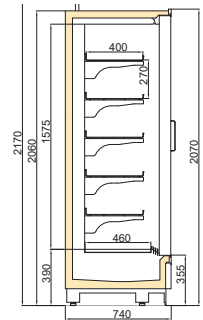

FOSTER SOFIA 750/H2050