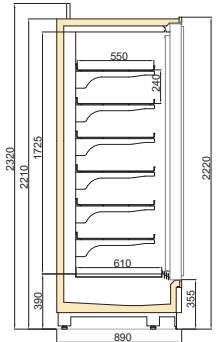

FOSTER/T80

Vertical Type Freezer

FOSTER T80 900/H2050

FOSTER T80 750/H2050

FOSTER T80 900/H2200

FOSTER T80 750/H2200

T80

Available Modules

Length(mm/in)	2D	3D	4D	5D
	1562/61.49	2343/92.2	3124/122.9	3905/153.7
Side panel (mm/in)	50/1.96	50/1.96	50/1.96	50/1.96

Operating Temperatures

Ambient Conditions

L1 (-15/-18°C) - L2 (-12/-18°C)

25°C / 60% RH (EN ISO 23953-2)

FOSTER/SOFIA

Vertical Type Freezer

FOSTER SOFIA 900/H2050

FOSTER SOFIA 750/H2050

FOSTER SOFIA 900/H2200

FOSTER SOFIA 750/H2200

SOFIA

Available Modules

Length(mm/in)	2D	3D	4D	5D
	1562/61.49	2343/92.2	3124/122.9	3905/153.7
Side panel(mm/in)	50/1.96	50/1.96	50/1.96	50/1.96

Operating Temperatures

L1 (-15/-18°C) - L2 (-12/-18°C)

Ambient Conditions

25°C / 60% RH (EN ISO 23953-2)