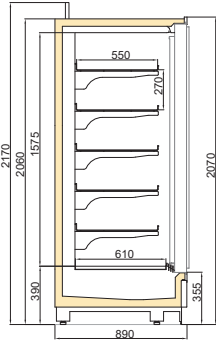

FOSTER/T80

Vertical Type Freezer

FOSTER T80 900/H2050

FOSTER T80 750/H2050

FOSTER T80 900/H2200

FOSTER T80 750/H2200

T80

Available Modules

Length(mm/in)	2D	3D	4D	5D
	1562/61.49	2343/92.2	3124/122.9	3905/153.7
Side panel (mm/in)	50/1.96	50/1.96	50/1.96	50/1.96

Operating Temperatures

Ambient Conditions

L1 (-15/-18°C) - L2 (-12/-18°C)

25°C / 60% RH (EN ISO 23953-2)

Length(mm/in)	2D	3D	4D	5D
	1562/61.49	2343/92.2	3124/122.9	3905/153.7
Side panel(mm/in)	50/1.96	50/1.96	50/1.96	50/1.96

Operating Temperatures

L1 (-15/-18°C) - L2 (-12/-18°C)

Ambient Conditions

25°C / 60% RH (EN ISO 23953-2)