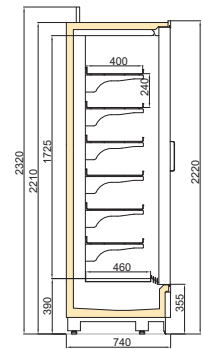

Length(mm/in)	2D	3D	4D	5D
	1562/61.49	2343/92.2	3124/122.9	3905/153.7
Side panel (mm/in)	50/1.96	50/1.96	50/1.96	50/1.96

Operating Temperatures

Ambient Conditions

L1 (-15/-18°C) - L2 (-12/-18°C)

25°C / 60% RH (EN ISO 23953-2)

FOSTER/SOFIA

Vertical Type Freezer

FOSTER SOFIA 900/H2050

FOSTER SOFIA 750/H2050

FOSTER SOFIA 900/H2200

FOSTER SOFIA 750/H2200

SOFIA

Available Modules

Length(mm/in)	2D	3D	4D	5D
	1562/61.49	2343/92.2	3124/122.9	3905/153.7
Side panel(mm/in)	50/1.96	50/1.96	50/1.96	50/1.96

Operating Temperatures

L1 (-15/-18°C) - L2 (-12/-18°C)

Ambient Conditions

25°C / 60% RH (EN ISO 23953-2)