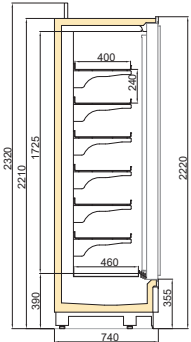

FOSTER/T80

Vertical Type Freezer

FOSTER T80 900/H2050

FOSTER T80 750/H2050

FOSTER T80 900/H2200

FOSTER T80 750/H2200

T80

Available Modules

Length(mm/in)	2D	3D	4D	5D
	1562/61.49	2343/92.2	3124/122.9	3905/153.7
Side panel (mm/in)	50/1.96	50/1.96	50/1.96	50/1.96

Operating Temperatures

Ambient Conditions

L1 (-15/-18°C) - L2 (-12/-18°C)

25°C / 60% RH (EN ISO 23953-2)

Length(mm/in)	2D	3D	4D	5D
	1562/61.49	2343/92.2	3124/122.9	3905/153.7
Side panel(mm/in)	50/1.96	50/1.96	50/1.96	50/1.96

Operating Temperatures

L1 (-15/-18°C) - L2 (-12/-18°C)

Ambient Conditions

25°C / 60% RH (EN ISO 23953-2)